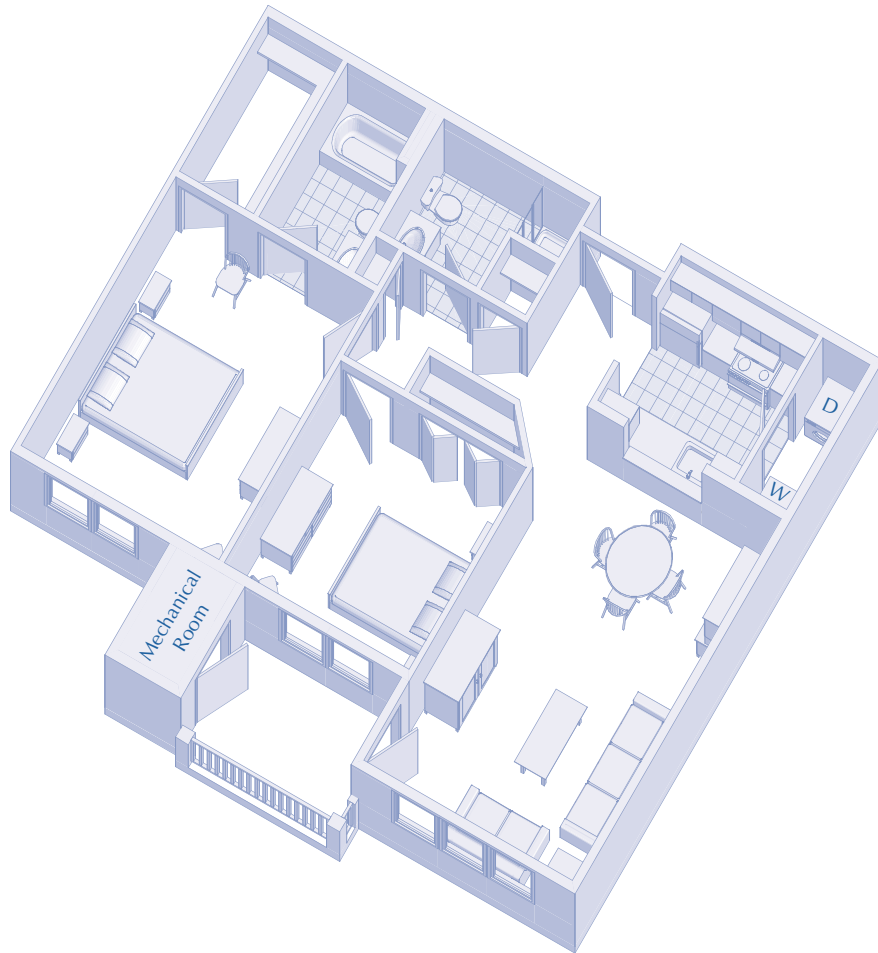

# RiverPlace

Layout – Sloop I

Description – 2 bed / 1.75 bath

Total Area (Sq FT.) – 1,062

Living Room / Dining Room – Combination 13.5 x 19.5

Master Bed – 12.5 x 15

Guest Bed – 11 x 11.5

Den – n/a

Bath 1 – Full

Bath 2 – 3/4

All measurements are approximate