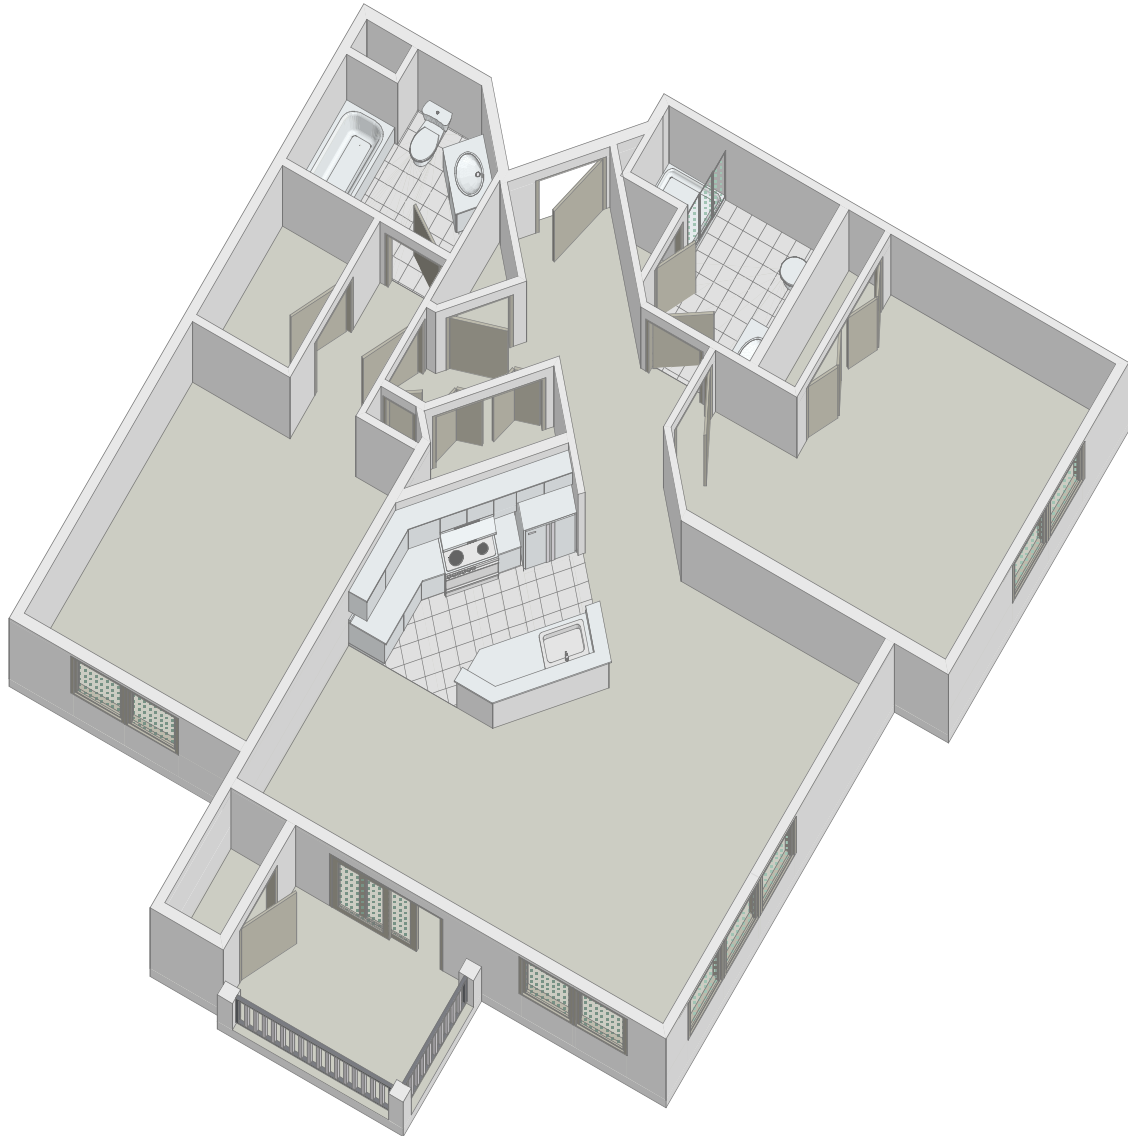

RiverPlace by Ram

Layout	–	Schooner
Description	–	2 bed / 1.5 bath
Total Area (Sq FT.)	–	1,274
Living Room	–	11.5 x 18
Dining Room	–	9 x 12
Master Bed	–	12 x 14
Guest Bed	–	12 x 14
Den	–	n/a
Bath 1	–	Full
Bath 2	–	3/4